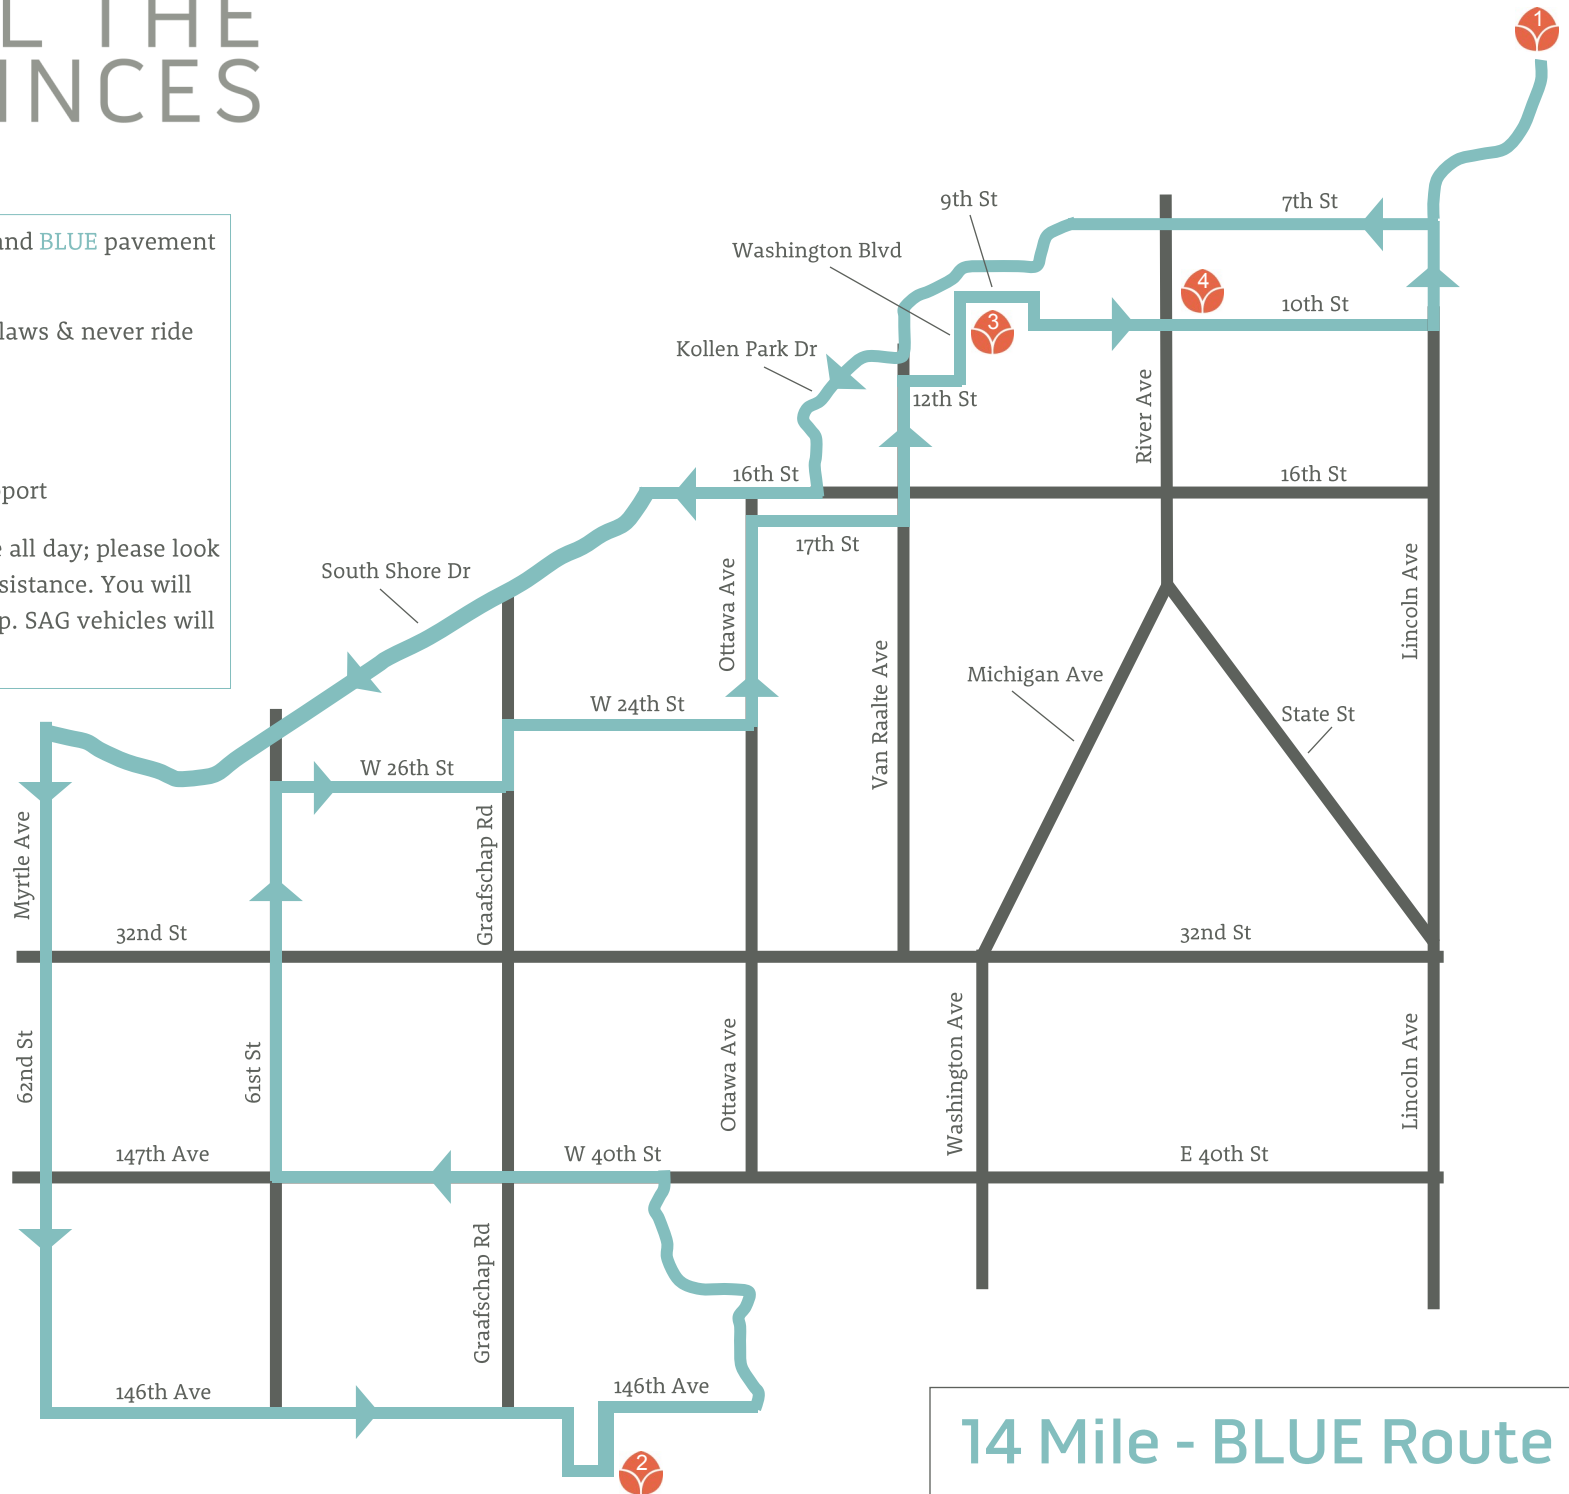

# PEDAL THE PROVINCES

- Follow **BLUE** flags on route signs and **BLUE** pavement arrows
- Please respect all Michigan traffic laws & never ride more than two abreast
- Dial **911** in case of emergency
- Dial **616-990-1773** for SAG Support
- SAG vehicles will be on the course all day; please look for one if you need mechanical assistance. You will be transported to the next rest stop. SAG vehicles will **NOT** transport tired riders.

14 Mile - BLUE Route