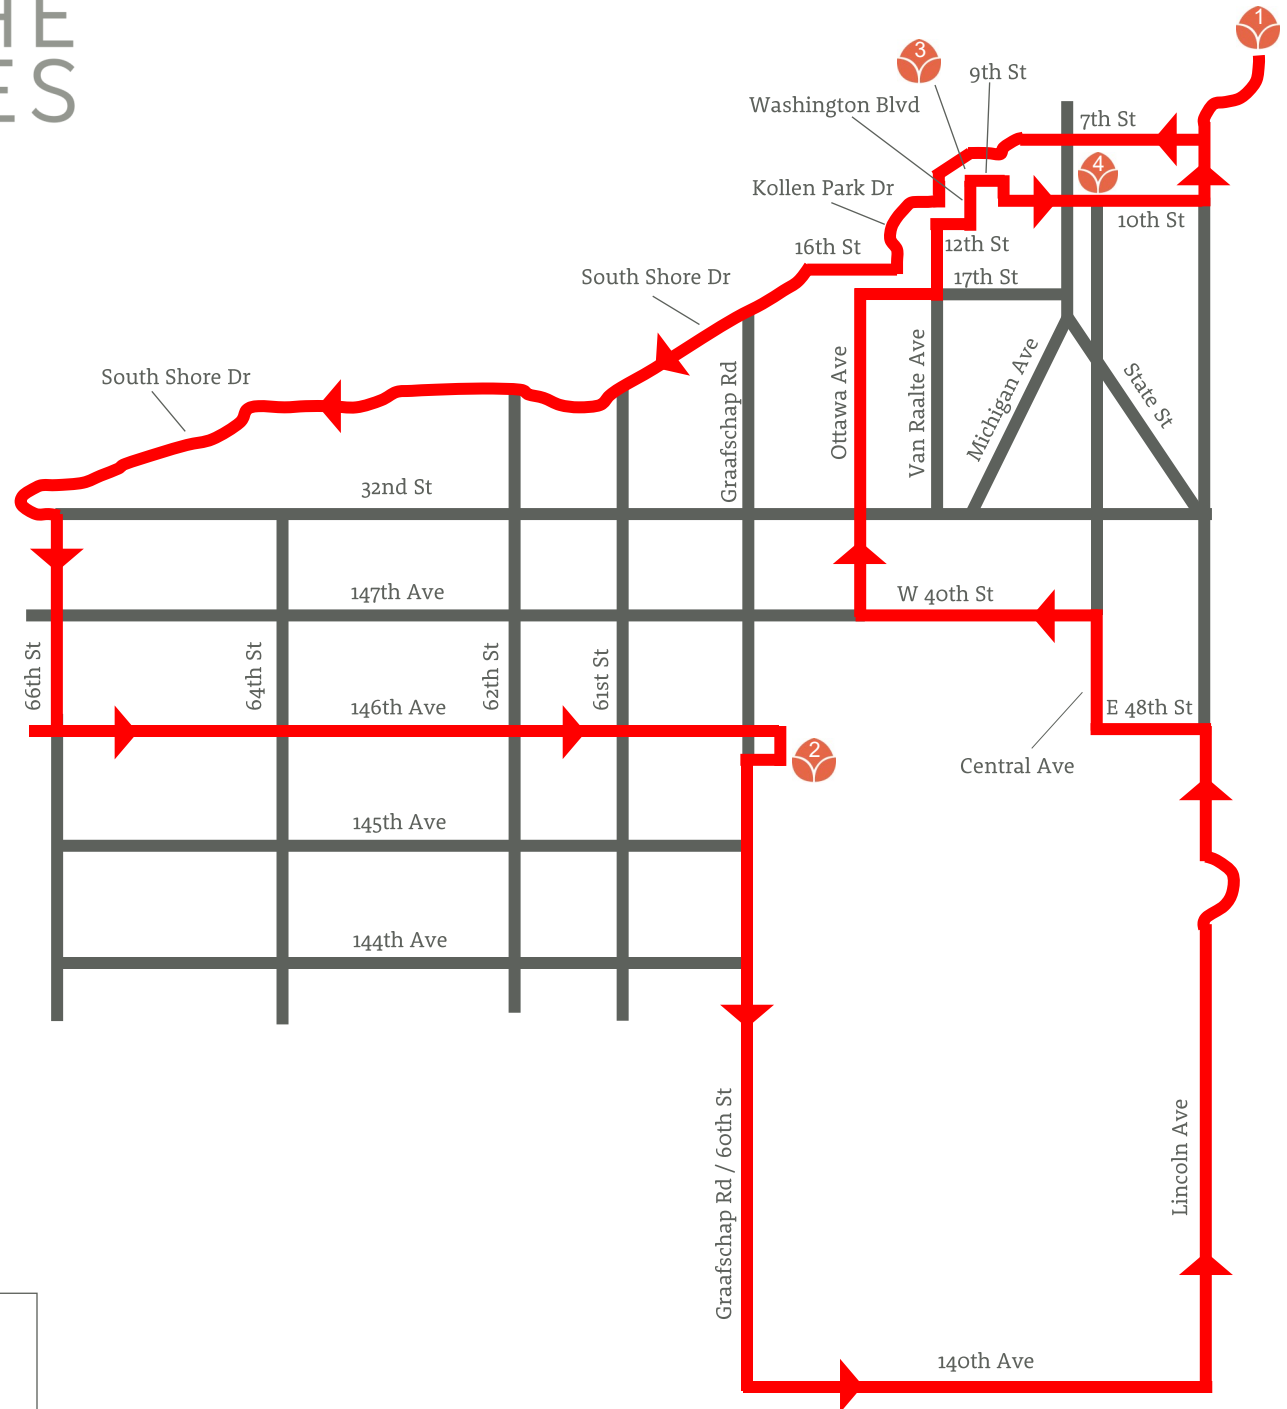

25 Mile - RED Route

25 Mile Route

Turn by Turn Directions

Follow Red Flags/Pavement Arrows

TURN	STREET NAME	DISTANCE (miles) FROM START
START	Windmill Island Gardens	0
Right	Turn right onto 7th St.	0.48
Straight	Continue straight (West) at 7th St. & Central Ave.	0.96
Straight	Continue straight (West) at 7th St. & River Ave.	1.06
Straight	Continue straight (West) at 7th St. & Pine Ave.	1.21
Right	Curve right at 7th St. & Maple Ave. to go on 8th St.	1.38
Left	Curve left at 8th St. & Van Raalte	1.68
Right	Turn right onto 11th St. / Kollen Park Dr.	1.79
Right	Turn right onto 16th St.	2.25
Straight	Continue on 16th St. to South Shore Dr.	-
Straight	Continue straight (West) at South Shore Dr. & Graafschap Rd.	2.99
Straight	Continue straight (West) at South Shore Dr. & Myrtle Ave.	4.11
Straight	Continue straight (West) at South Shore Dr. & Old Orchard Rd.	4.62
Straight	Continue straight (West) at South Shore Dr. & Park Ave.	6.21
Left	Turn left onto 32nd St.	6.38
Right	Turn right onto 66th St.	6.55
Left	Turn left onto 146th Ave.	7.51
Straight	Continue straight (East) at 146th Ave. & 64th St.	8.49
Straight	Continue straight (East) at 146th Ave. & Graafschap Rd./60th St.	10.52
Right	Turn right into Graafschap Church Parking Lot	10.65
REST STOP: PANCAKE BREAKFAST AT GRAAFSCHAP CHURCH		
OPEN 8 AM - 11 AM		
Right	Turn right onto Church St. (south end of parking lot)	10.78
Left	Turn left onto Graafschap Rd. / 60th St.	10.91
Straight	Continue straight (South) at Graafschap Rd. & 144th	11.68
Left	Turn left onto 140th Ave.	13.80
Straight	Continue straight (East) at 140th Ave. & 58th St. (Blue Star Hwy.)	14.86
Left	Turn left onto 56th/Lincoln Ave.	15.86
Straight	Continue straight (North) at Lincoln Ave. & E. 64th	17.88
Left	Turn left onto 48th St.	19.09
Right	Turn right onto Central Ave.	19.59
Straight	Continue straight (North) at Central Ave. & US-31	19.83