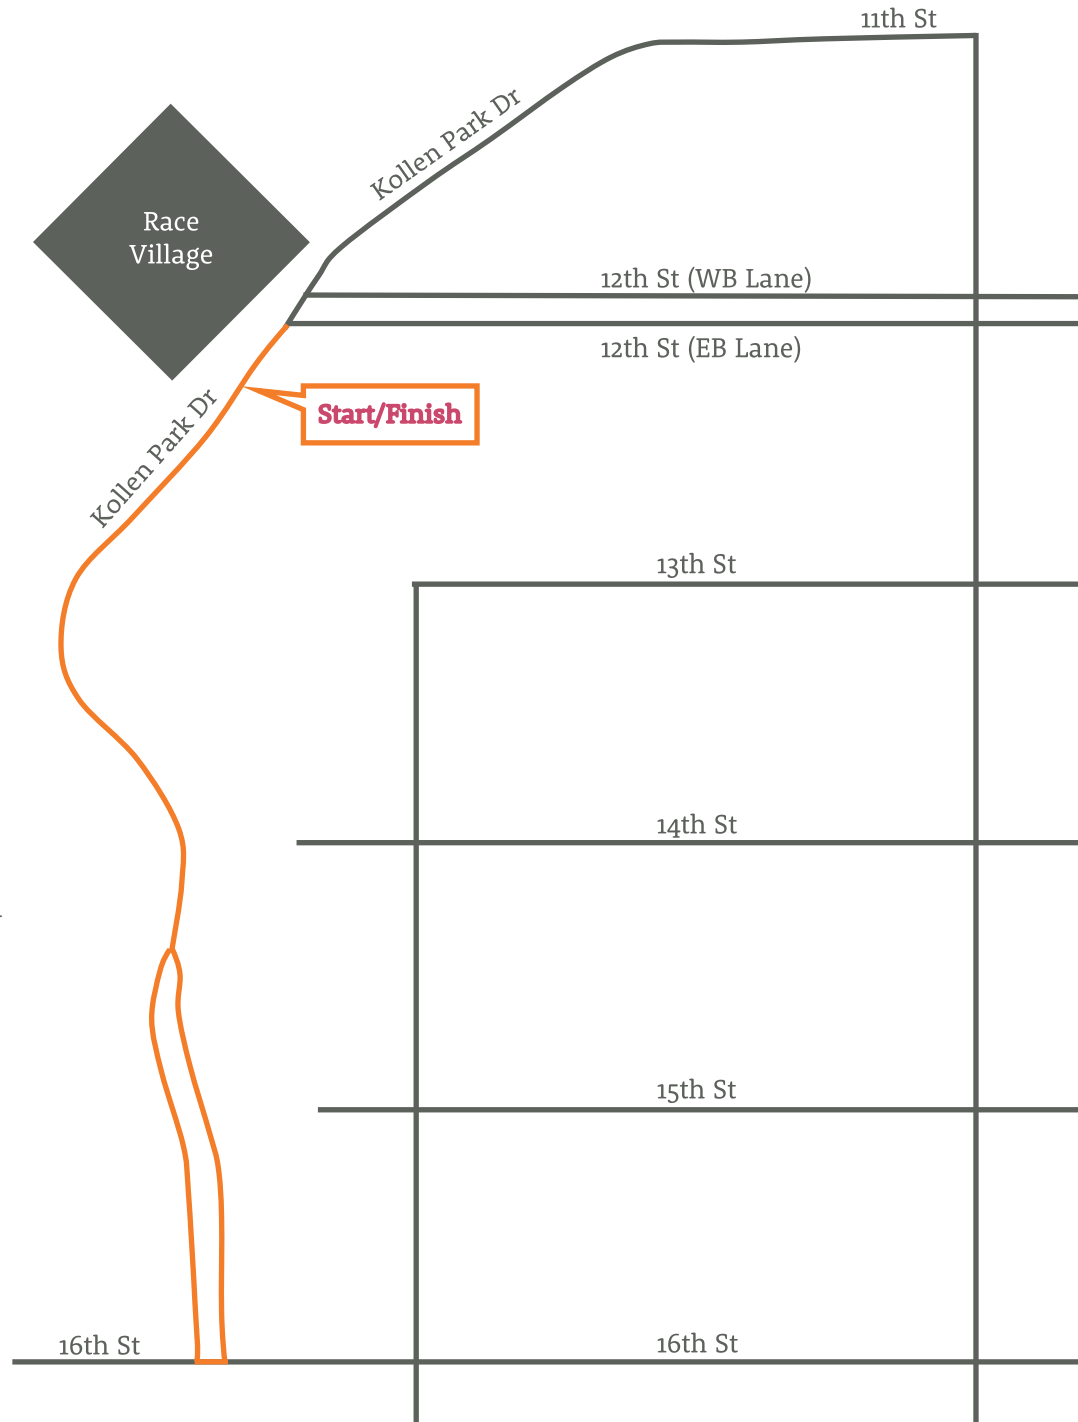

# TULIP TIME RUN

presented by

The Kids' Fun Run is a closed course starting and ending on Kollen Park Drive (near the corner of 12th St.).

## START TIME:

- 9:00 AM  
Stretching/Warmup
- 9:15 AM  
1st Heat (ages 6-8)
- 9:25 AM  
2nd Heat (ages 5 & under)

*Ages 6-8 will run south on Kollen Park Drive to 16th Street and back (.5 miles)*

*Ages 5 & under will run south on Kollen Park Drive to the boat launch parking lot and back (.2 miles)*

# KIDS' FUN RUN